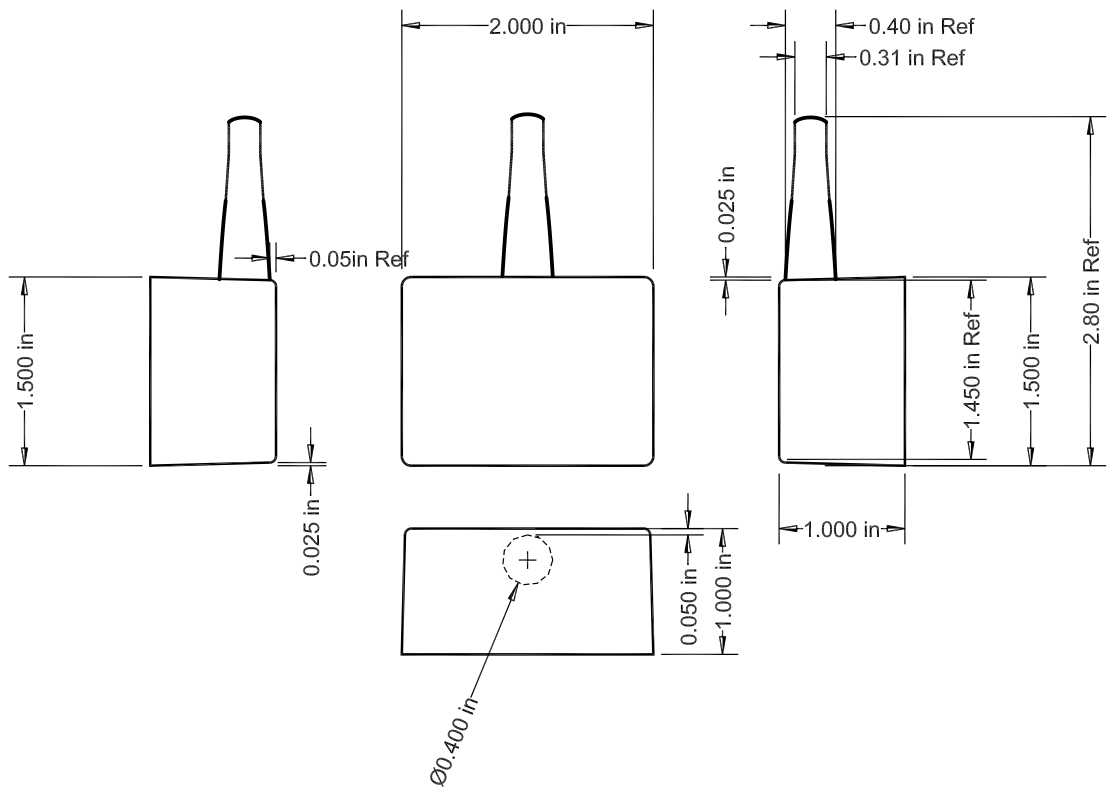

4

3

2

1

NOTES: FOR PN 800-0235-00, AT-OM
 1. Fre: 433MHZ, Active.
 2. Material: Black ABS.
 3. IP Rated: IP-65 = non-pot version
 IP-68 = potted version

UNLESS OTHERWISE SPECIFIED DIMENSIONS ARE IN INCHES TOLERANCE ARE: FRACTIONS: DECIMALS ANGLES 1/2DEG .XXX = 0.005		RFID, INC. 14190 E. Jewell Ave, Suite 4 Aurora, CO 80012.	
TITLE Active Tag Model AT-OM			
SIZE B	CAGE CODE	DWG NO 800-0235-00-090	REV 0
SCALE NONE	DO NOT SCALE		SHEET 1 OF 1

4

3

2

1