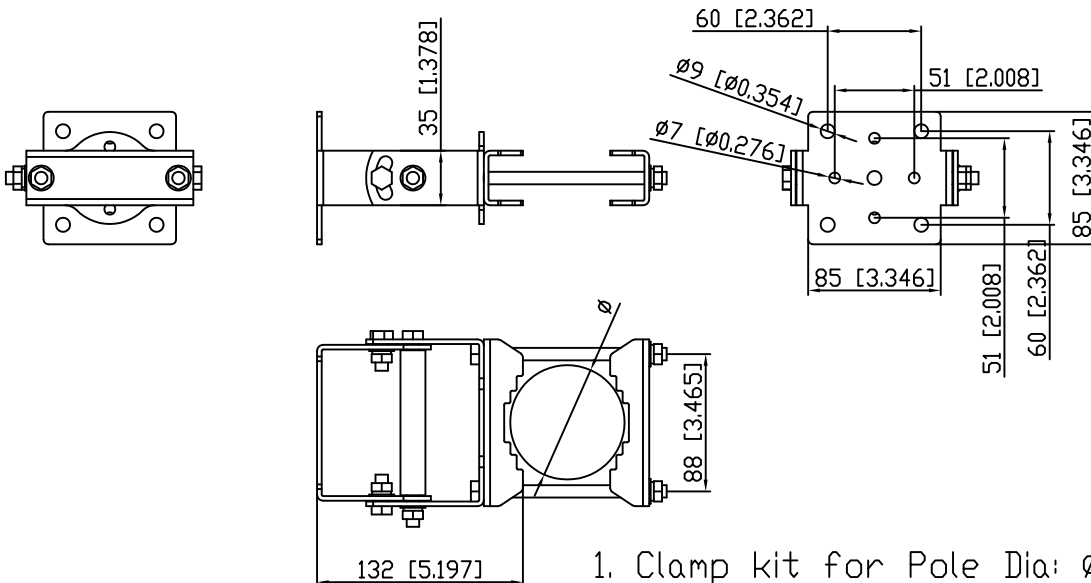

Antenna with Enclosure

1. Clamp kit for Pole Dia: $\phi 40$ - $\phi 75$ mm