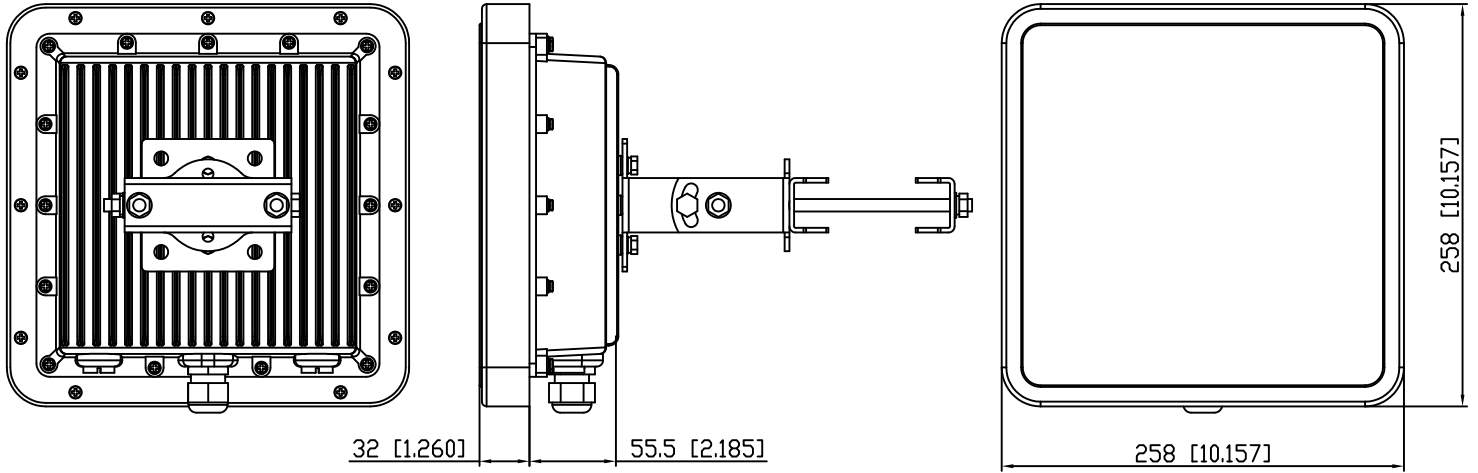

Antenna with Enclosure

1. Clamp kit for Pole Dia: $\phi 40$ - $\phi 75$ mm