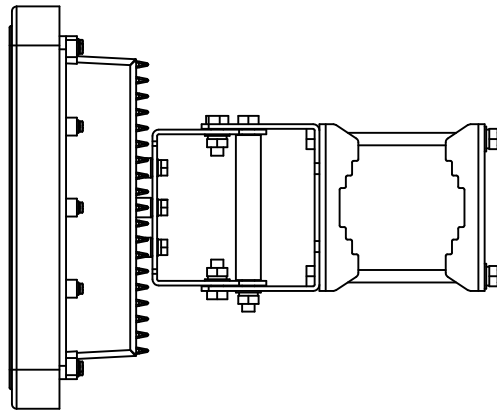

Antenna with Enclosure

1. Clamp kit for Pole Dia: $\phi 40$ - $\phi 75$ mm